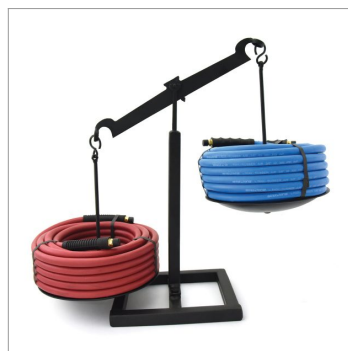

Variations

General Purpose Air Hose

Part No.	Inner Diameter (Inch)	Length (Feet)	Fittings (Inch)	Package Dimensions L x W x H (Inch)	Package Weight (Pounds)
BB1425	1/4	25	1/4 NPT	7.00 x 7.00 x 3.00	1.930
BB1450	1/4	50	1/4 Male NPT	9.50 x 9.50 x 3.50	3.690
BB14100	1/4	100	1/4 Male NPT	13.25 x 13.25 x 3.75	7.400
BB3825	3/8	25	1/4 Male NPT	10.00 x 10.00 x 2.75	2.690
BB3835	3/8	35	1/4 Male NPT	9.50 x 9.50 x 3.50	3.950
BB3850	3/8	50	1/4 Male NPT	10.25 x 10.25 x 4.50	5.280
BB38100	3/8	100	1/4 Male NPT	12.25 x 12.25 x 5.50	10.660
BB1225	1/2	25	1/2 NPT w/ 3/8 NPT reducer	10.75 x 10.75 x 4.00	3.700
BB1250	1/2	50	1/2 NPT w/ 3/8 NPT reducer	10.75 x 10.75 x 4.80	7.500
BB12100	1/2	100	1/2 NPT w/ 3/8 NPT reducer	13.00 x 13.00 x 6.75	13.790
BB3450	3/4	50	3/4 Male NPT	17.00 x 17.00 x 6.00	15.620

Extension Air Hose

Part No.	Inner Diameter (Inch)	Length (Feet)	Fittings (Inch)	Package Dimensions L x W x H (Inch)	Package Weight (Pounds)
BB3815	3/8	15	1/4 Male NPT	9.00 x 9.00 x 3.00	1.650
BB1210	1/2	10	1/2 Male NPT	10.00 x 10.00 x 3.00	1.780
BB1215	1/2	15	1/2 Male NPT	10.50 x 10.50 x 3.50	2.260

Product Images