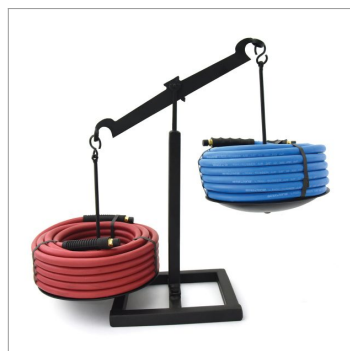

Variations

General Purpose Air Hose

Part No.	Inner Diameter (Inch)	Length (Feet)	Fittings (Inch)	Package Dimensions L x W x H (Inch)	Package Weight (Pounds)
BB1425	1/4	25	1/4 NPT	7.00 x 7.00 x 3.00	1.930
BB1450	1/4	50	1/4 Male NPT	9.50 x 9.50 x 3.50	3.690
BB14100	1/4	100	1/4 Male NPT	13.25 x 13.25 x 3.75	7.400
BB3825	3/8	25	1/4 Male NPT	10.00 x 10.00 x 2.75	2.690
BB3835	3/8	35	1/4 Male NPT	9.50 x 9.50 x 3.50	3.950
BB3850	3/8	50	1/4 Male NPT	10.25 x 10.25 x 4.50	5.280
BB38100	3/8	100	1/4 Male NPT	12.25 x 12.25 x 5.50	10.660
BB1225	1/2	25	1/2 NPT w/ 3/8 NPT reducer	10.75 x 10.75 x 4.00	3.700
BB1250	1/2	50	1/2 NPT w/ 3/8 NPT reducer	10.75 x 10.75 x 4.80	7.500
BB12100	1/2	100	1/2 NPT w/ 3/8 NPT reducer	13.00 x 13.00 x 6.75	13.790
BB3450	3/4	50	3/4 Male NPT	17.00 x 17.00 x 6.00	15.620

Extension Air Hose

Part No.	Inner Diameter (Inch)	Length (Feet)	Fittings (Inch)	Package Dimensions L x W x H (Inch)	Package Weight (Pounds)
BB3815	3/8	15	1/4 Male NPT	9.00 x 9.00 x 3.00	1.650
BB1210	1/2	10	1/2 Male NPT	10.00 x 10.00 x 3.00	1.780
BB1215	1/2	15	1/2 Male NPT	10.50 x 10.50 x 3.50	2.260

Product Images